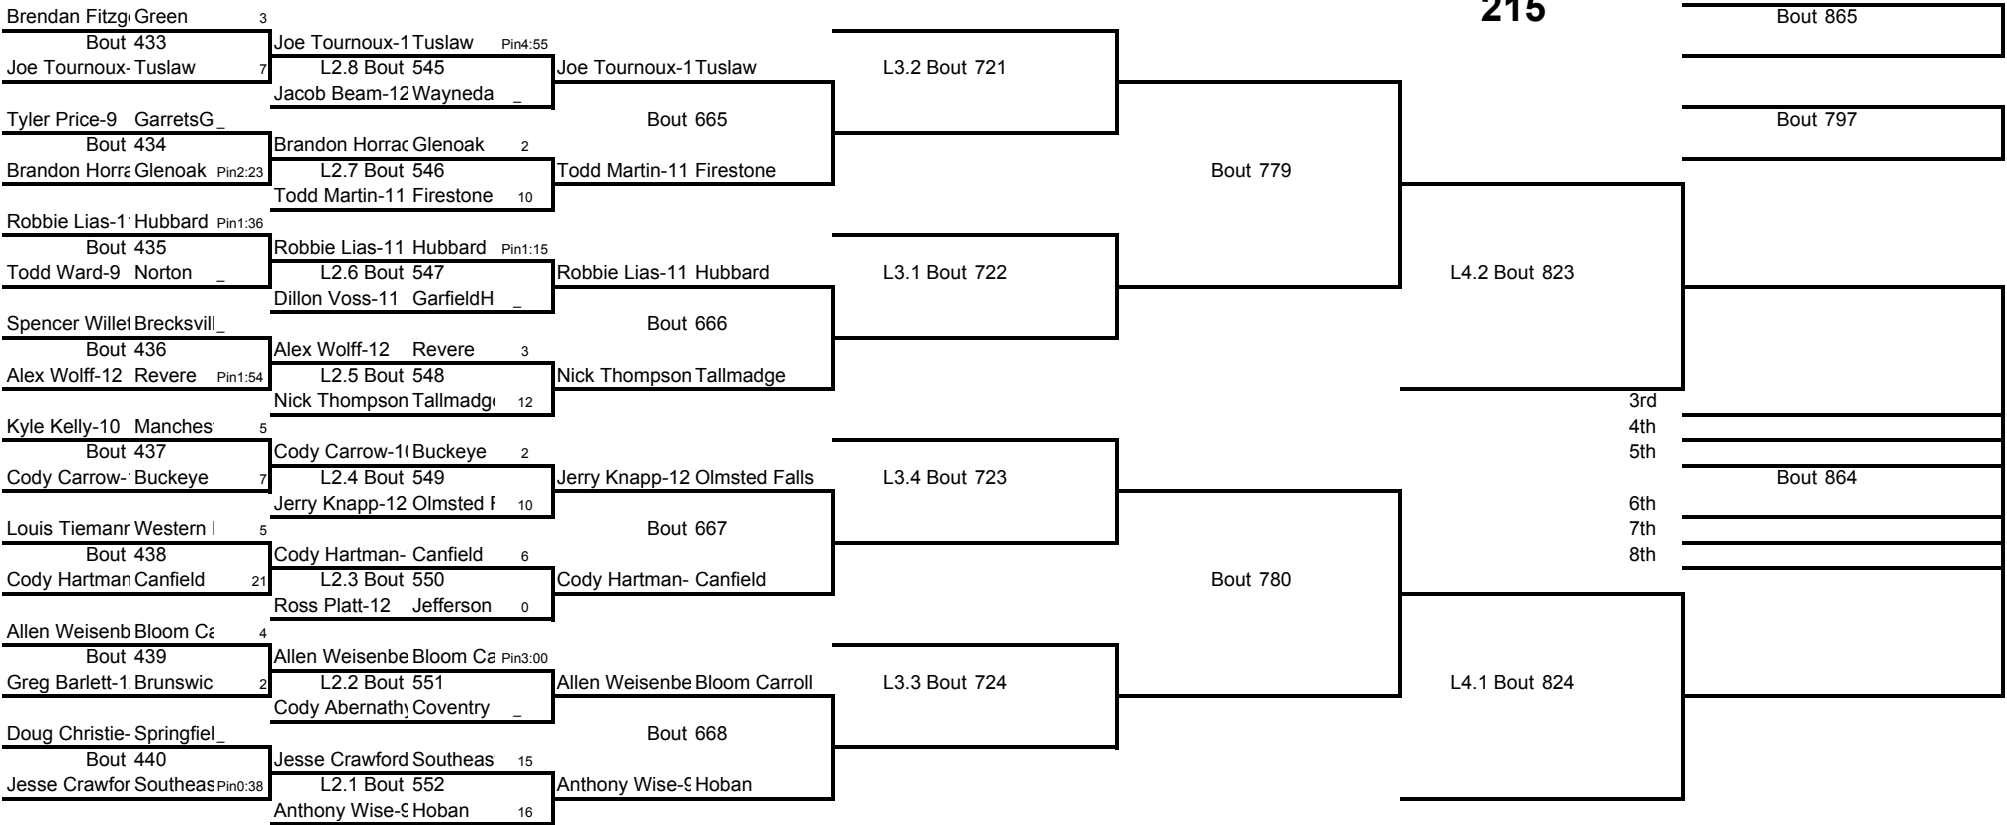

Weight Class 285 lbs

Weight Class 285 lbs

285

3rd
4th
5th
6th
7th
8th