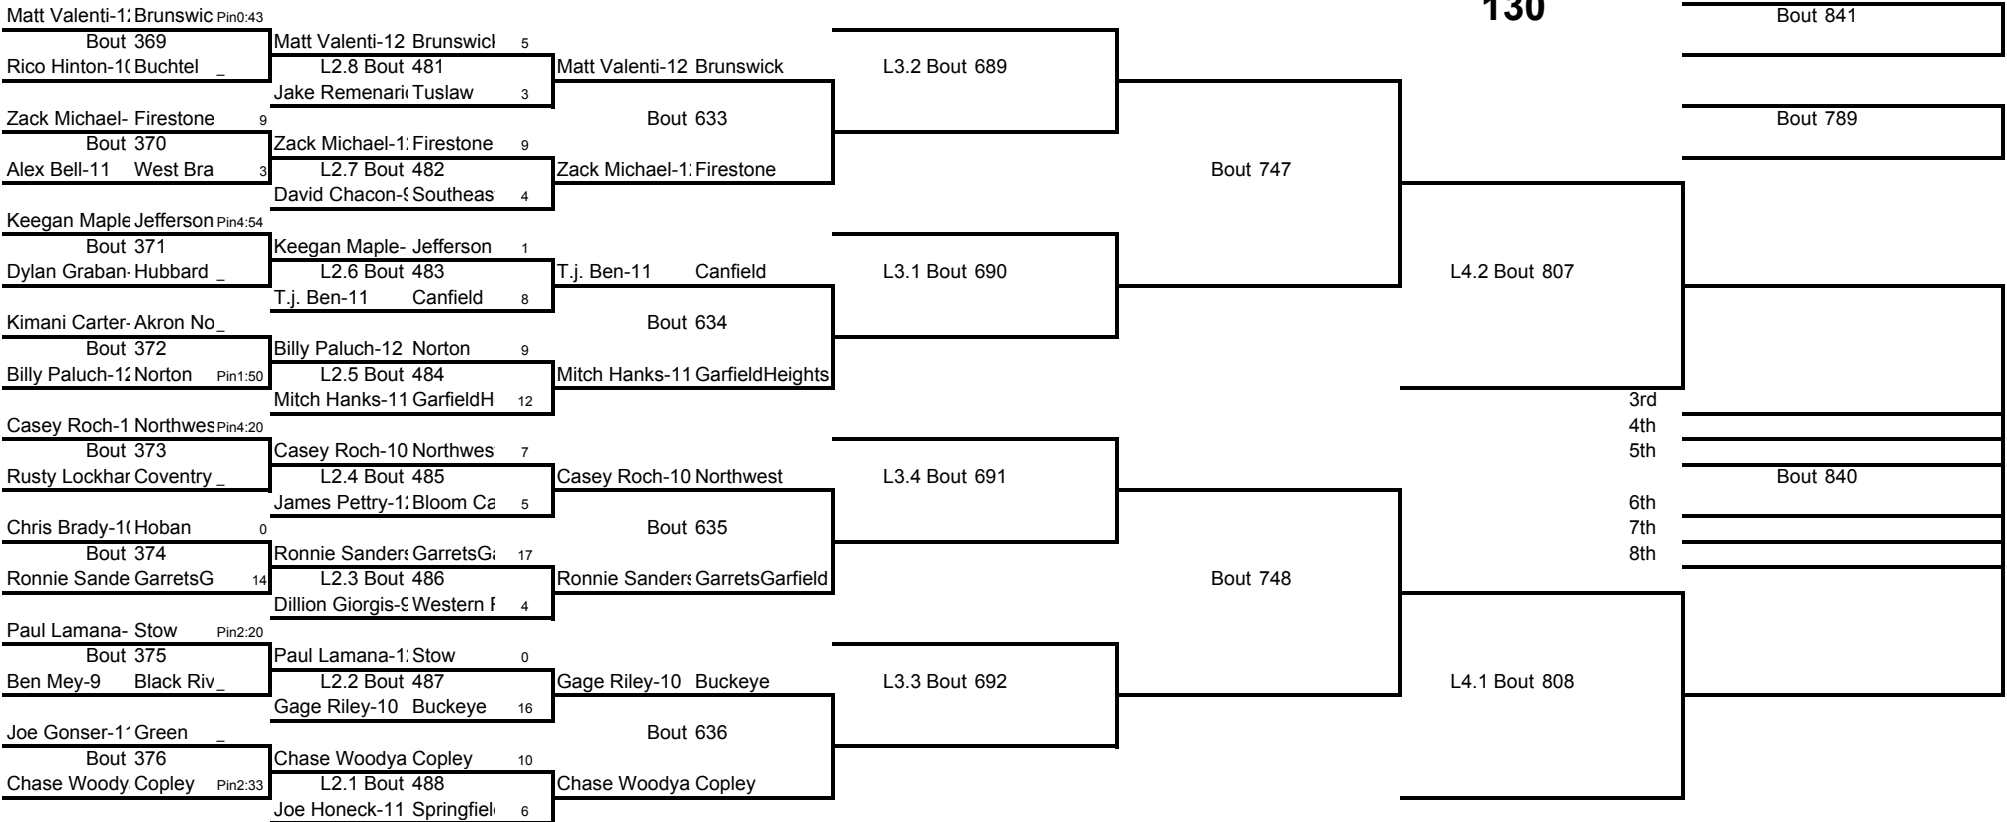

Weight Class 125 lbs

125

Weight Class 130 lbs

Weight Class 130 lbs

130

Weight Class 135 lbs

Weight Class 135 lbs

135