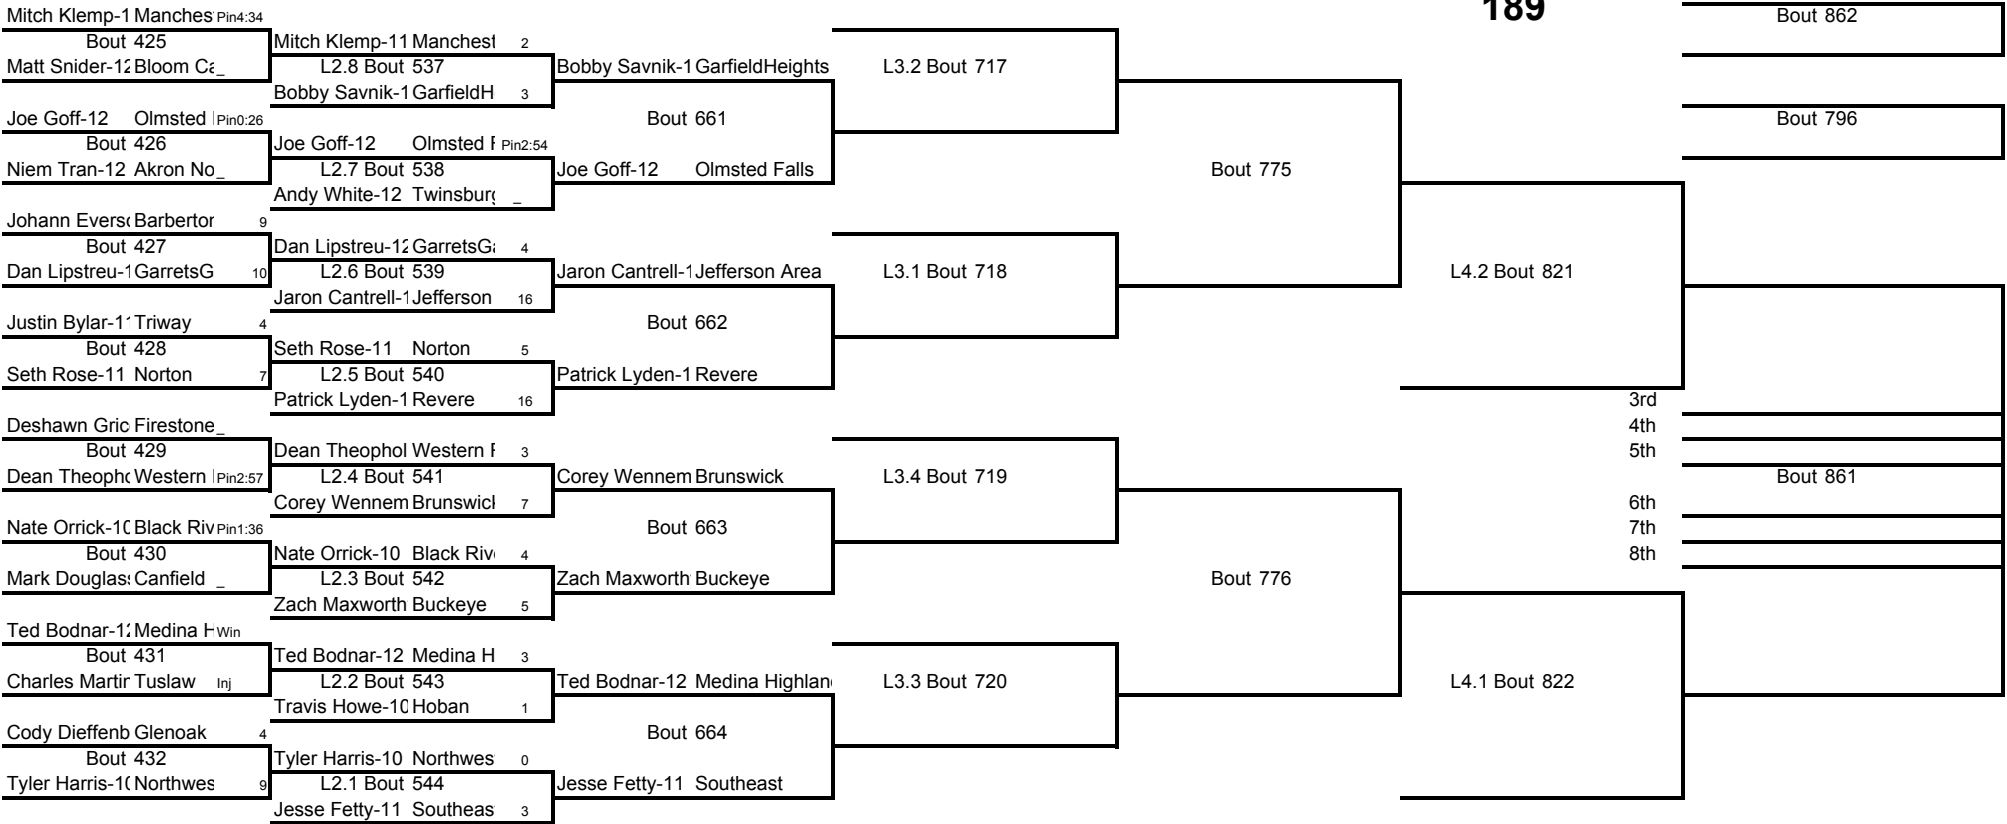

Weight Class 189 lbs

Weight Class 189 lbs

189