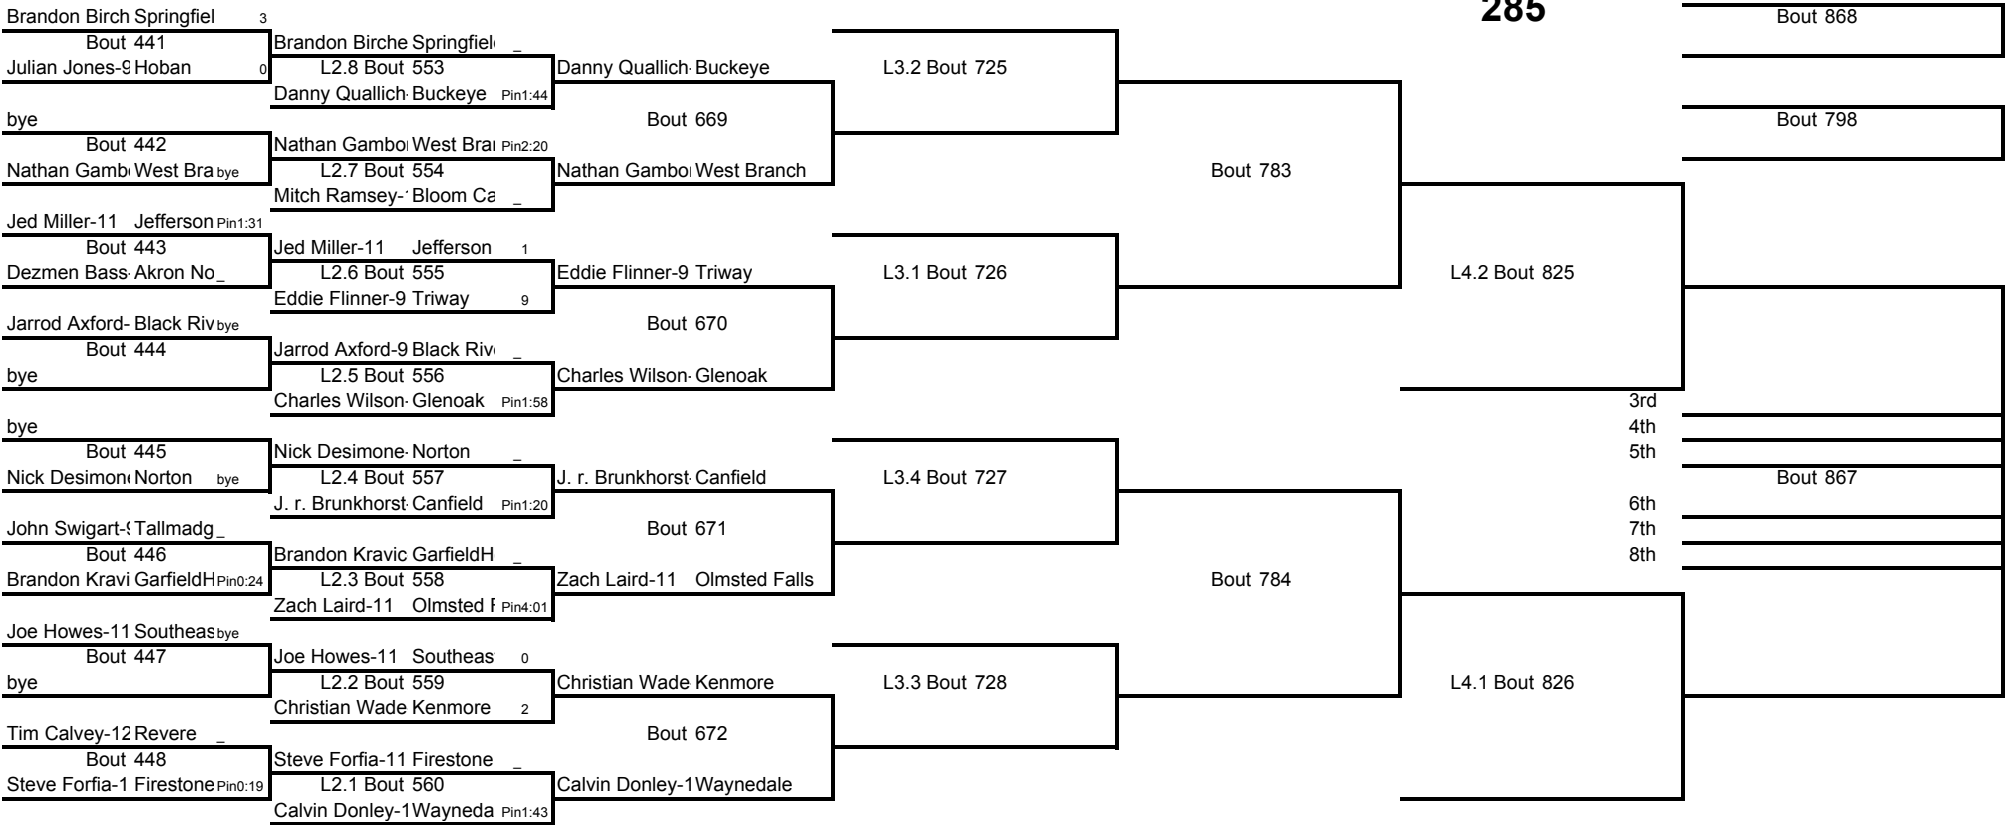

Weight Class 285 lbs

Weight Class 285 lbs

285

3rd
4th
5th
6th
7th
8th