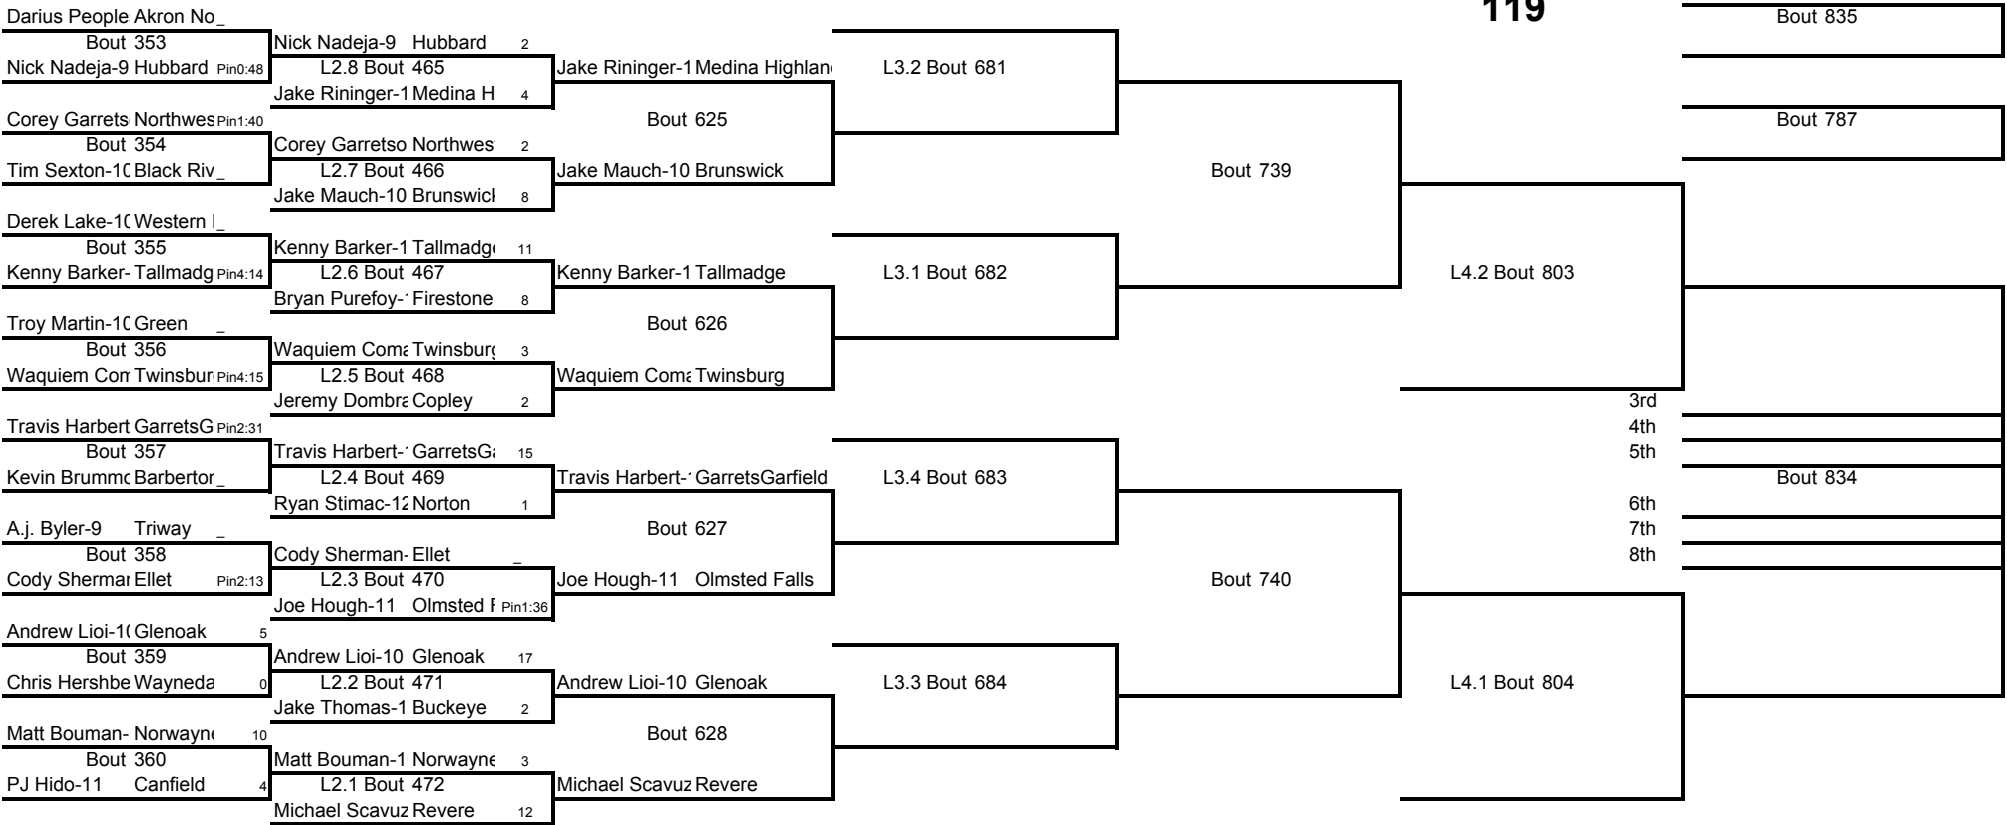

Weight Class 112 lbs

Weight Class 112 lbs

112

3rd
4th
5th
6th
7th
8th

Weight Class 119 lbs

Weight Class 119 lbs

119

Weight Class 125 lbs

Weight Class 125 lbs

125

Weight Class 130 lbs

Weight Class 130 lbs

130

Weight Class 135 lbs

Weight Class 135 lbs

135