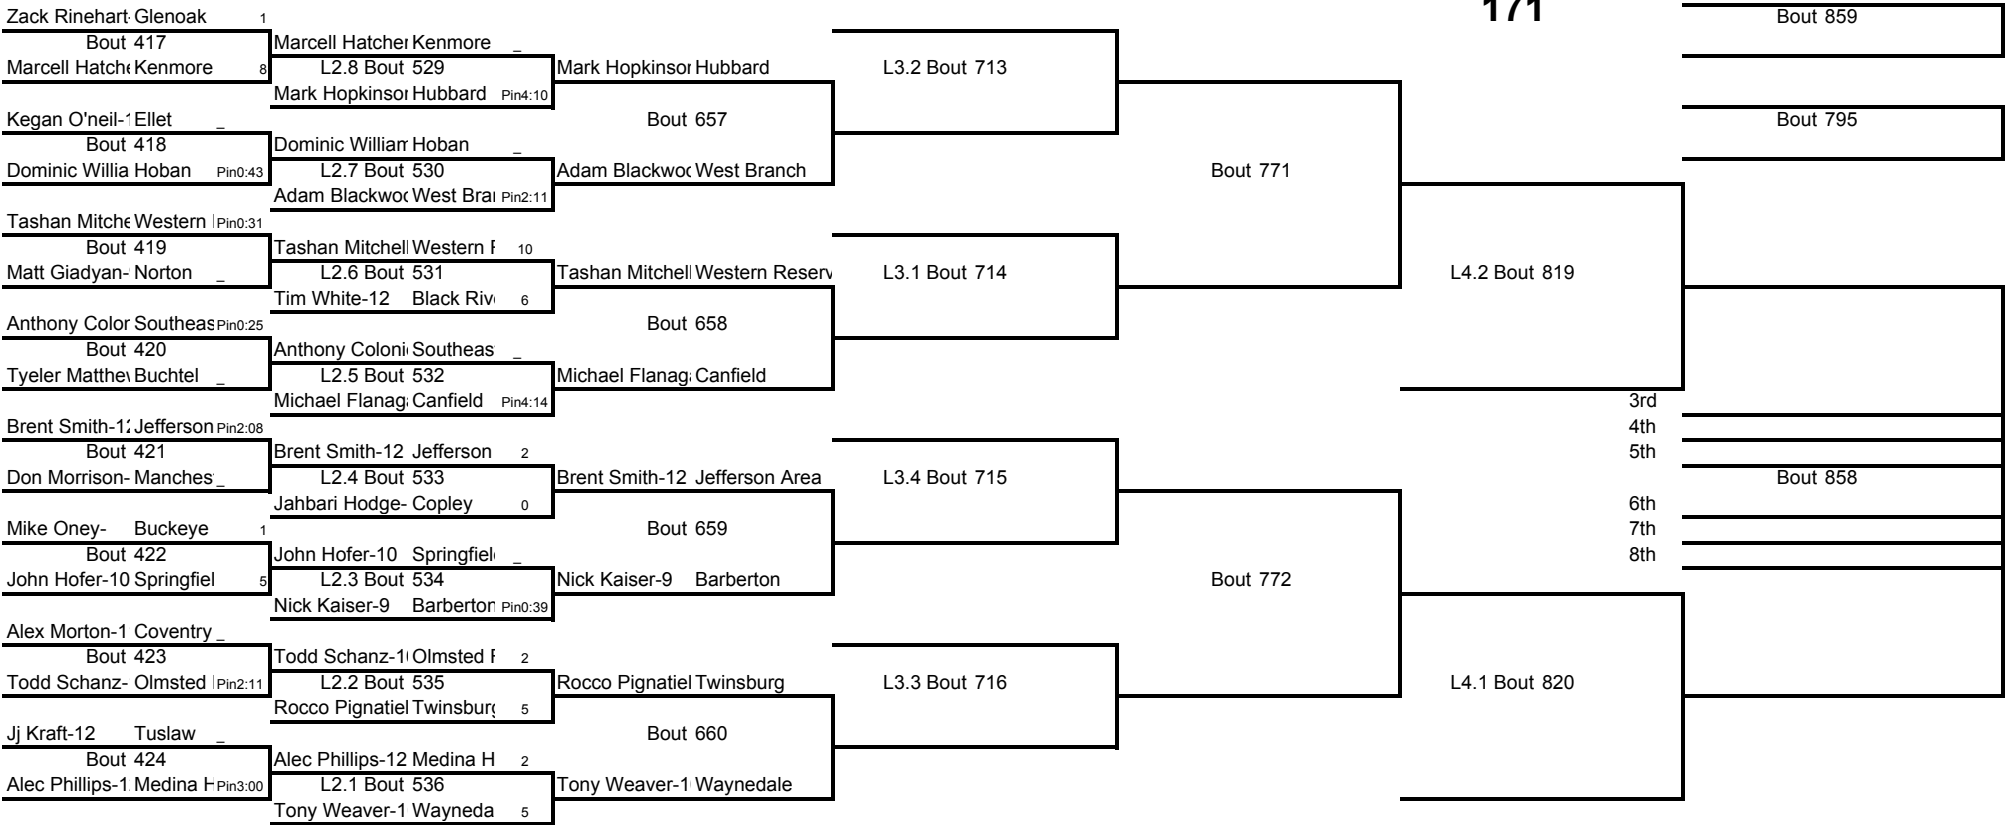

Weight Class 171 lbs

Weight Class 171 lbs

171

3rd
4th
5th
6th
7th
8th