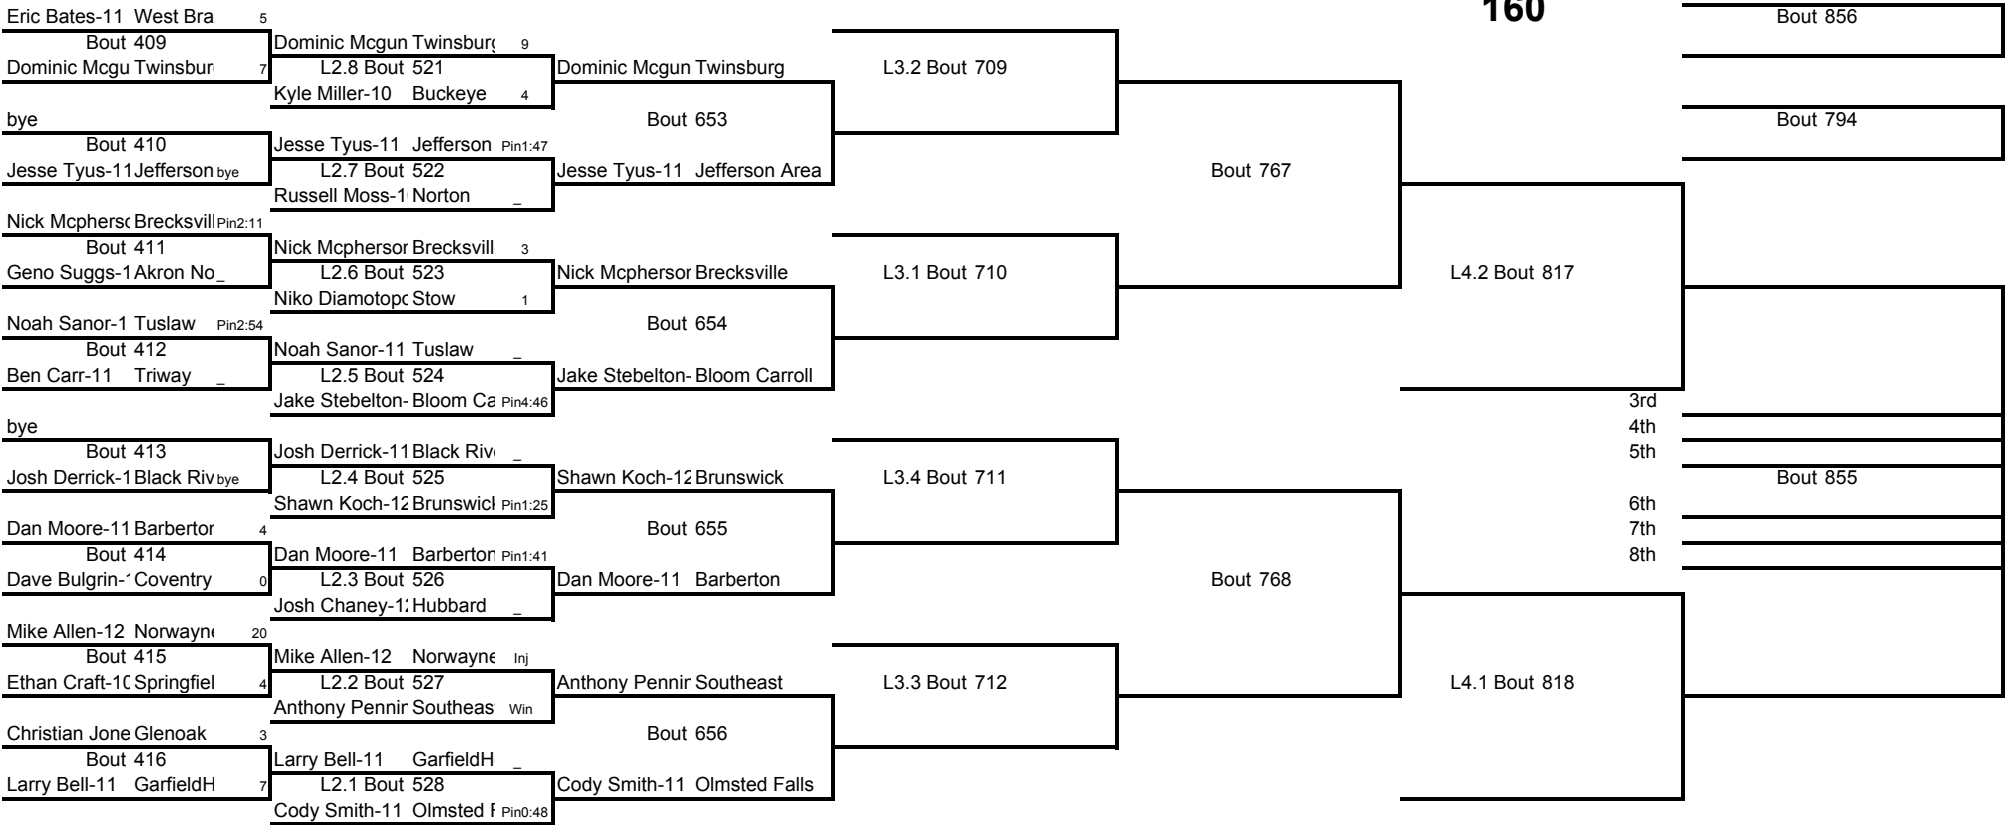

Weight Class 152 lbs

Weight Class 152 lbs

152

Weight Class 160 lbs

Weight Class 160 lbs

160

Weight Class 171 lbs

Weight Class 171 lbs